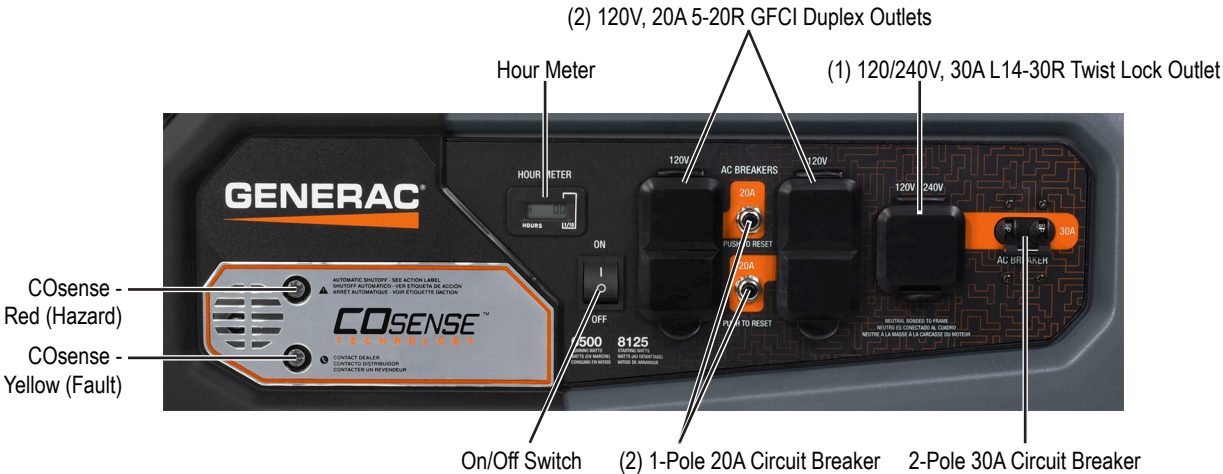

GP6500

GP SERIES Portable Generator

FEATURES

Models 7672-2 UPC:696471097115
(49 State)

- **COsense® Technology** – STOPS, ALERTS, SAVES. Powerful protection against hazardous carbon monoxide.
- **PowerRush™ Advanced Technology** delivers over 40% more starting capacity allowing you to do more with less.*
- **20ft Generator Cord Included** – Plug in more devices with the multi-outlet generator cord.
- **Generac's OHV engine** with splash lubrication provides a long engine life.
- **Low-oil level shutdown** automatically safeguards engine from damage.
- **Large-capacity steel fuel tank** with incorporated fuel gauge provides durability and up to a 16.5 hour run-time at 25% load (11.5 hour run-time at 50% load).
- **1 ¼" steel-tube cradle** for added durability and strength.
- **Hour Meter** tracks maintenance intervals.
- **Heavy-duty, never-flat wheels** allow for easy portability.
- **Fold-down handle** for sturdy portability and compact storage.
- **HomeLink™** manual transfer switch compatible.

CONTROL PANEL

SPECIFICATIONS

Product Series	GP6500
Model (Configuration)	7672-2 (49-State)
AC Rated Output Running Watts	6500
AC Maximum Output Starting Watts	8125
Rated AC Voltage	120/240 VAC
Rated AC Frequency	60 Hz
Rated 120/240 VAC Amperage	54.2 / 27.0
Engine Displacement	389cc
Engine Type	OHV
Engine RPM	3600
Recommended Oil	10W-30 / SAE 30
Oil Capacity qt (L)	1.06 (1.0)
Lubrication Method	Spash
Automatic Voltage Regulation (AVR)	Yes
Choke Location	On Engine
Fuel Shut Off	On Fuel Tank
Starting Method	Recoil Pull Start